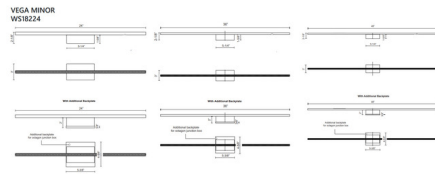

Lightology

lightology.com
866-954-4489
05-26-26

Project: _____

Company: _____

Location: _____ Fixture Type: _____

SPEC #: **KZC813589**

Approved On: _____ Approved By: _____

Vega Minor Wall Sconce By Kuzco Lighting

Description

The Vega Minor Wall Sconce brings a clean profile to your interior space. The slim ultra sleek frame casts warm light across your room. Includes optional backplate to cover standard US junction box.

Shown in brushed nickel / opal

Specifications

COLOR . . . . . Opal
BODY FINISH . . . . . Brushed Nickel
WATTAGE 33W
DIMMER . . . . . Low Voltage Electronic
DIMENSIONS . . . . . 36"W x 3"H x 2.125"D
INTEGRATED LED MODULE . . . . . 1 x LED/33W/120V LED

Technical Information

LAMP LIFE . . . . . 50000 hours
COLOR RENDERING . . . . . 90 CRI
LAMP COLOR 3000K
LUMENS/WATT 47.30
LUMINOUS FLUX . . . . . 1561 lumens

CLICK TO VIEW PRODUCT

Notes: