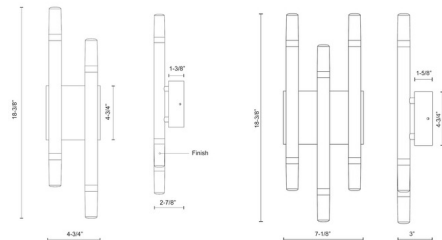

Lightology

lightology.com
866-954-4489
04-25-26

Project: _____

Company: _____

Location: _____ Fixture Type: _____

SPEC #: **KZC813598**

Approved On: _____ Approved By: _____

Draven Wall Light By Kuzco Lighting

Description

The Draven Wall Light features cylindrical aluminum arms that extend from the square wall mount. Finely textured powder-coat finish in White or Black hold the tapered round Opal acrylic diffusers. Plated Brushed Gold accent rings add a little more flare. Available with two or three cylinders. ETL listed.

Specifications

COLOR . . . . . Opal
BODY FINISH . . . . . Black
WATTAGE 24W
DIMMER . . . . . Low Voltage Electronic
DIMENSIONS . . . . . 4.75"W x 18.38"H x 2.88"D
INTEGRATED LED MODULE . . . . . 4 x LED/6W/120V LED

Technical Information

LAMP LIFE . . . . . 50000 hours
COLOR RENDERING . . . . . 90 CRI
LAMP COLOR 3000K
LUMENS/WATT 142.17
LUMINOUS FLUX . . . . . 853 lumens

Shown in black / opal

CLICK TO VIEW PRODUCT

Notes: