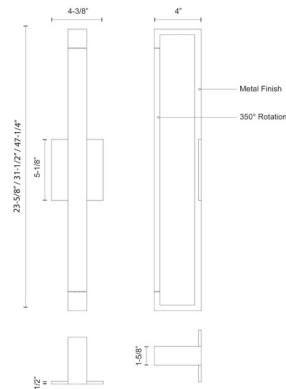

### Description

The Swivel Wall Light features a rectangular machined aluminum heat-sink frame with Black, White or Brushed Nickel powder-coat finish and an inset Opal polymeric diuser. Adjustable directional light with rotational arm. Available in three sizes. May be mounted vertically or horizontally. ADA compliant. ETL listed.

### Specifications

COLOR . . . . . Opal  
BODY FINISH . . . . . Brushed Nickel  
WATTAGE . . . . . 24W  
DIMMER . . . . . Low Voltage Electronic  
DIMENSIONS . . . . . 4.37"W x 23.63"H x 4"D  
INTEGRATED LED MODULE . . . . . 1 x LED/24W/120V LED

### Technical Information

LAMP LIFE . . . . . 50000 hours  
COLOR RENDERING . . . . . 90 CRI  
LAMP COLOR . . . . . 3000K  
LUMENS/WATT . . . . . 67.63  
LUMINOUS FLUX . . . . . 1623 lumens

Shown in brushed nickel / opal