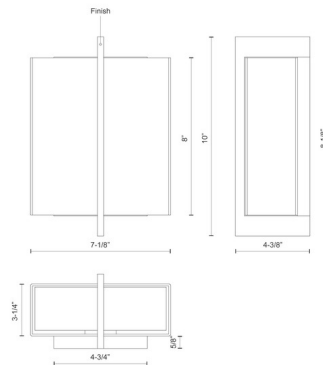

Shown in black / white glass

CLICK TO VIEW PRODUCT

Notes: