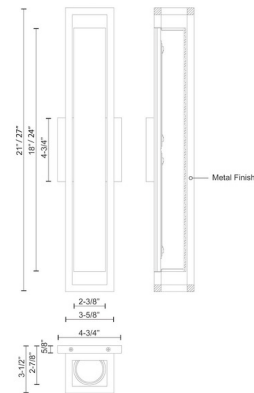

By Kuzco Lighting

Description

The Lochwood Wall Light features a square powder-coated steel frame finished in Black or Brushed Gold. Extruded aluminum heat sink mounted to square wall plate. Cylindrical opal glass diffuser. Dimmable with ELV or Triac dimmer, sold separately. Backplate: 4.75 inch square x .58 inch depth. ETL listed. Can be mounted in horizontal or vertical position. For indoor dry locations.

Specifications

COLOR White Glass
BODY FINISH Black
WATTAGE 21W
DIMMER Low Voltage Electronic
DIMENSIONS 21"W x 4.75"H x 3.5"D
INTEGRATED LED MODULE 1 x LED/21W/120V LED

Technical Information

LAMP LIFE 50000 hours
COLOR RENDERING 90 CRI
LAMP COLOR 3000K
LUMENS/WATT 56.19
LUMINOUS FLUX 1180 lumens

Shown in black / white glass

CLICK TO VIEW PRODUCT

Notes: