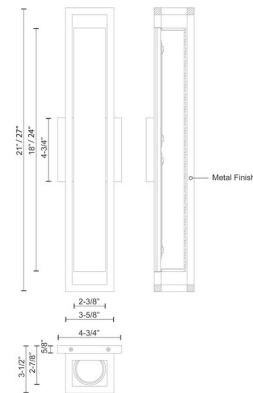

Lightology

lightology.com
866-954-4489
05-24-26

Project: _____

Company: _____

Location: _____ Fixture Type: _____

SPEC #: **KZC813626**

Approved On: _____ Approved By: _____

Lochwood Wall Sconce

By Kuzco Lighting

Description

The Lochwood Wall Light features a square powder-coated steel frame finished in Black or Brushed Gold. Extruded aluminum heat sink mounted to square wall plate. Cylindrical opal glass diffuser. Dimmable with ELV or Triac dimmer, sold separately. Backplate: 4.75 inch square x .58 inch depth. ETL listed. Can be mounted in horizontal or vertical position. For indoor dry locations.

Specifications

COLOR . . . . . White Glass
BODY FINISH . . . . . Gold
WATTAGE 21W
DIMMER . . . . . Low Voltage Electronic
DIMENSIONS . . . . . 21"W x 4.75"H x 3.5"D
INTEGRATED LED MODULE . . . . . 1 x LED/21W/120V LED

Technical Information

LAMP LIFE . . . . . 50000 hours
COLOR RENDERING . . . . . 90 CRI
LAMP COLOR 3000K
LUMENS/WATT 56.19
LUMINOUS FLUX . . . . . 1180 lumens

Shown in gold / white glass

CLICK TO VIEW PRODUCT

Notes: