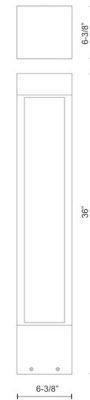

### Specifications

COLOR	Opal
BODY FINISH	Black
WATTAGE	16W
DIMMER	Low Voltage Electronic
DIMENSIONS	4.5"W x 18.125"H x 4"D
INTEGRATED LED MODULE	1 x LED/16W/120V LED

### Technical Information

LAMP LIFE	50000 hours
COLOR RENDERING	90 CRI
LAMP COLOR	3000K
LUMENS/WATT	55.31
LUMINOUS FLUX	885 lumens

Shown in black / opal

CLICK TO VIEW PRODUCT

Notes: