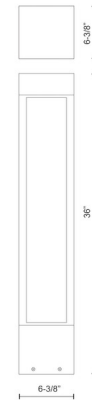

By Kuzco Lighting

Description

The Nepal Wall Light brings a clean detailed look to your interior space. Opal rectilinear glass diffuser. These are perfect in pairs.

Specifications

COLOR	Opal
BODY FINISH	Black
WATTAGE	16W
DIMMER	Low Voltage Electronic
DIMENSIONS	4.5"W x 18.125"H x 4"D
INTEGRATED LED MODULE	1 x LED/16W/120V LED

Technical Information

LAMP LIFE	50000 hours
COLOR RENDERING	90 CRI
LAMP COLOR	3000K
LUMENS/WATT	55.31
LUMINOUS FLUX	885 lumens

Shown in black / opal

CLICK TO VIEW PRODUCT

Notes: