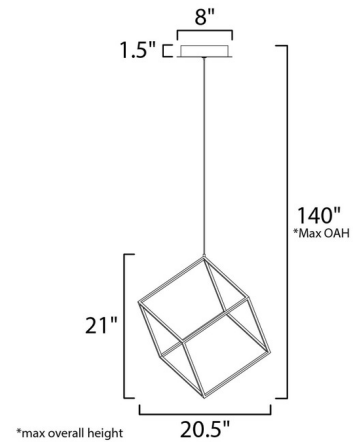

Shown in black