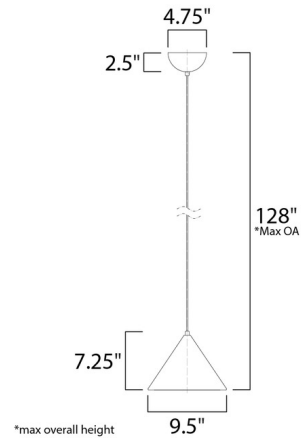

CLICK TO VIEW PRODUCT

Notes: