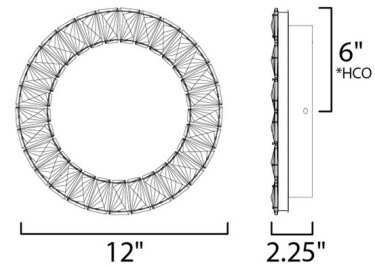

By Et2

Description

The Charm Wall / Ceiling Light features beveled Crystals that are mounted on a Polished Chrome ring. Maybe mounted on wall or ceiling. If mounted on wall, ADA compliant. ETL listed. Dimmable with Triac dimmer.

Shown in polished chrome / crystal

*height from center of outlet to the top of the fixture

Specifications

COLOR	Crystal
BODY FINISH	Polished Chrome
WATTAGE	18.5W
DIMMER	Standard 120V
DIMENSIONS	12"W x 12"H x 2.25"D
INTEGRATED LED MODULE	1 x LED/18.5W/120V LED