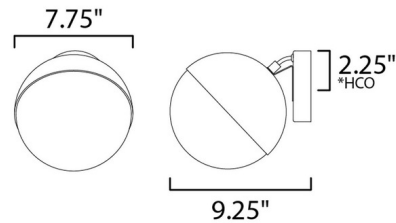

Shown in matte black / satin white

*height from center of outlet to the top of the fixture

Specifications

COLOR	Satin White
BODY FINISH	Matte Black
WATTAGE	9W
DIMMER	Standard 120V
DIMENSIONS	7.75"W x 7.75"H x 9.25"D
BULB INCLUDED	1 x A19/Medium (E26)/9W/120V LED

Technical Information

LAMP LIFE	20000 hours
COLOR RENDERING	90 CRI
LAMP COLOR	3000K
LUMENS/WATT	70.00
LUMINOUS FLUX	630 lumens

CLICK TO VIEW PRODUCT

Notes: