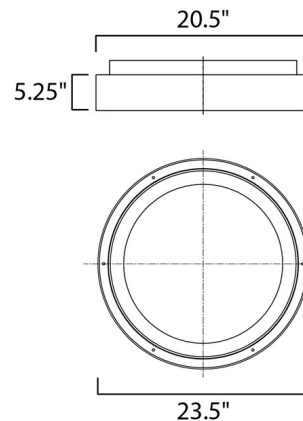

CLICK TO VIEW PRODUCT

Notes: