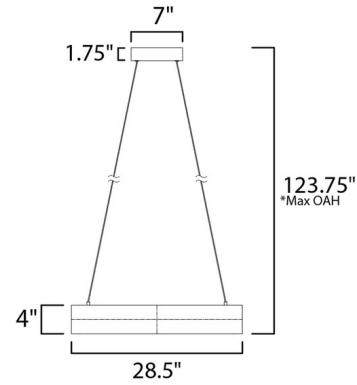

Specifications

COLOR	N/A
BODY FINISH	Matte White
WATTAGE	60W
DIMMER	Dimmable
DIMENSIONS	28.5"W x 4"H
INTEGRATED LED MODULE	1 x LED/60W/120V LED

Technical Information

PRODUCT DIMENSIONS	Min/Max Overall Height: 23.75" – 123.75"
LAMP LIFE	50000 hours
COLOR RENDERING	90 CRI
LAMP COLOR	3000K
LUMENS/WATT	58.33
LUMINOUS FLUX	3500 lumens

Shown in matte white

*max overall height

CLICK TO VIEW PRODUCT

Notes: