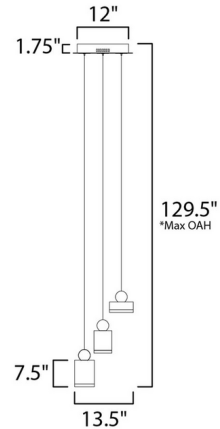

Shown in black / gold / clear

CLICK TO VIEW PRODUCT

Notes: