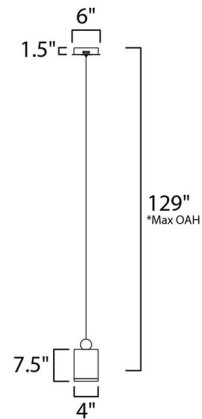

Lightology

lightology.com
866-954-4489
04-27-26

Project: _____

Company: _____

Location: _____ Fixture Type: _____

SPEC #: **ET2813733**

Approved On: _____ Approved By: _____

Nob Mini Pendant

By Et2

Description

The Nob Mini Pendant is a geometric pendant that features a housing plated in Gold with a Black round shape on top and a Clear acrylic diffuser. Hang as a statement piece over a table or use several and create your own look. Available in shapes. ETL listed. Dimmable with Triac dimmer.

Specifications

COLOR . . . . . Clear
BODY FINISH . . . . . Black / Gold
WATTAGE 7.2W
DIMMER . . . . . Standard 120V
DIMENSIONS . . . . . 4"W x 7.5"H
INTEGRATED LED MODULE . . . . . 1 x LED/7.2W/120V LED

Technical Information

PRODUCT DIMENSIONS . . . . . Min/Max Overall Height: 10" – 129"
LAMP LIFE . . . . . 30000 hours
COLOR RENDERING . . . . . 80 CRI
LAMP COLOR 3000K
LUMENS/WATT 70.00
LUMINOUS FLUX . . . . . 504 lumens

Shown in black / gold / clear

CLICK TO VIEW PRODUCT

Notes: