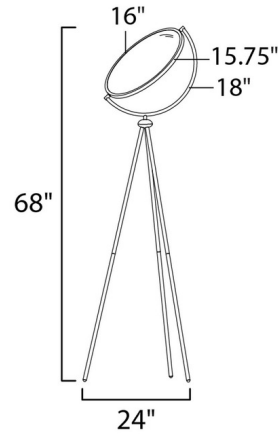

Shown in black