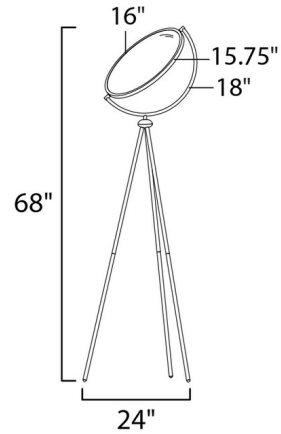

Shown in black