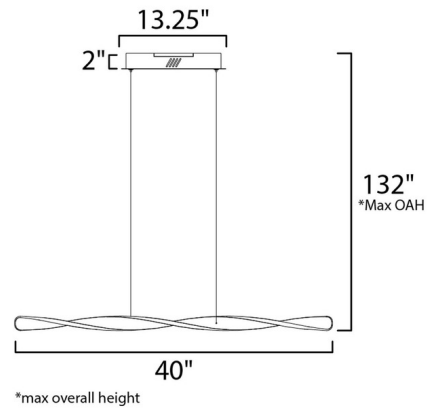

CLICK TO VIEW PRODUCT

Notes: