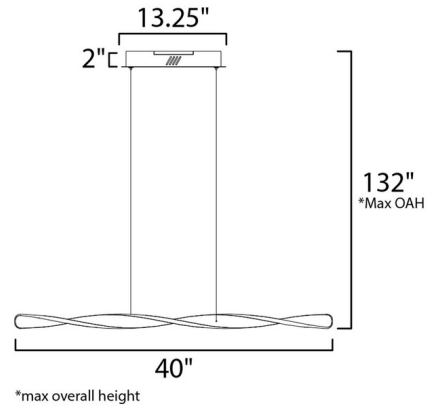

### Specifications

COLOR	N/A
BODY FINISH	Matte Black
WATTAGE	32W
DIMMER	Standard 120V
DIMENSIONS	40"L x 2"W x 2"H
INTEGRATED LED MODULE	1 x LED/32W/120V LED

### Technical Information

PRODUCT DIMENSIONS	Min/Max Overall Height: 6" - 132"
LAMP LIFE	25000 hours
COLOR RENDERING	80 CRI
LAMP COLOR	3200K
LUMENS/WATT	70.00
LUMINOUS FLUX	2240 lumens

Shown in matte black