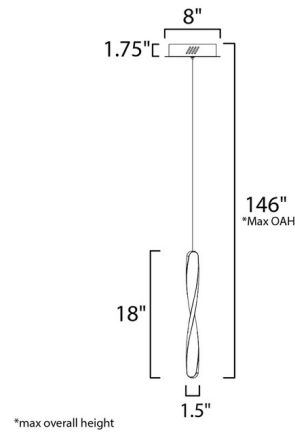

Lightology

lightology.com
866-954-4489
07-08-26

Project: _____

Company: _____

Location: _____ Fixture Type: _____

SPEC #: **ET2813750**

Approved On: _____ Approved By: _____

Pirouette Mini Pendant

By Et2

Description

The Pirouette Mini Pendant features twisted Matte Black aluminum that is illuminated on the edge to create a spiral effect. Hang in multiples to create your own unique look. Energy Star certified. ETL listed. Title 24 compliant. Dimmable with Triac dimmer.

Specifications

COLOR	N/A
BODY FINISH	Matte Black
WATTAGE	16W
DIMMER	Standard 120V
DIMENSIONS	8"W x 18"H
INTEGRATED LED MODULE	1 x LED/16W/120V LED

Technical Information

PRODUCT DIMENSIONS	Min/Max Overall Height: 21.5" - 146"
LAMP LIFE	25000 hours
COLOR RENDERING	80 CRI
LAMP COLOR	3200K
LUMENS/WATT	70.00
LUMINOUS FLUX	1120 lumens

Shown in matte black

CLICK TO VIEW PRODUCT

Notes: