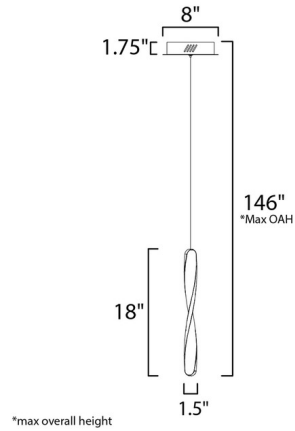

Lightology

lightology.com
866-954-4489
04-22-26

Project: _____

Company: _____

Location: _____ Fixture Type: _____

SPEC #: **ET2813750**

Approved On: _____ Approved By: _____

Pirouette Mini Pendant

By Et2

Description

The Pirouette Mini Pendant features twisted Matte Black aluminum that is illuminated on the edge to create a spiral effect. Hang in multiples to create your own unique look. Energy Star certified. ETL listed. Title 24 compliant. Dimmable with Triac dimmer.

Specifications

COLOR	N/A
BODY FINISH	Matte Black
WATTAGE	16W
DIMMER	Standard 120V
DIMENSIONS	8"W x 18"H
INTEGRATED LED MODULE	1 x LED/16W/120V LED

Technical Information

PRODUCT DIMENSIONS	Min/Max Overall Height: 21.5" - 146"
LAMP LIFE	25000 hours
COLOR RENDERING	80 CRI
LAMP COLOR	3200K
LUMENS/WATT	70.00
LUMINOUS FLUX	1120 lumens

Shown in matte black

CLICK TO VIEW PRODUCT

Notes: