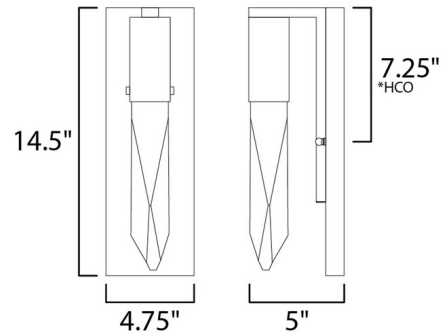

Specifications

COLOR Crystal
 BODY FINISH Matte Black
 WATTAGE 6W
 DIMMER Standard 120V
 DIMENSIONS 4.75"W x 14.5"H x 5"D
 INTEGRATED LED MODULE 1 x LED/6W/120V LED

Technical Information

LAMP LIFE 50000 hours
 COLOR RENDERING 90 CRI
 LAMP COLOR 3000K
 LUMENS/WATT 93.33
 LUMINOUS FLUX 560 lumens

Shown in matte black / crystal

*height from center of outlet to the top of the fixture

CLICK TO VIEW PRODUCT

Notes: