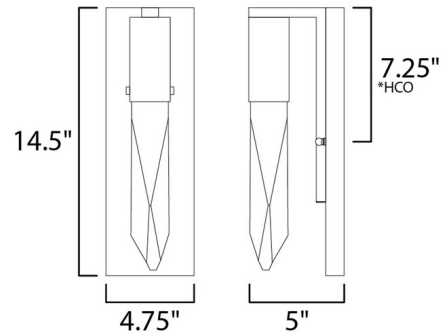

### Specifications

COLOR . . . . . Crystal  
BODY FINISH . . . . . Matte Black  
WATTAGE . . . . . 6W  
DIMMER . . . . . Standard 120V  
DIMENSIONS . . . . . 4.75"W x 14.5"H x 5"D  
INTEGRATED LED MODULE . . . . . 1 x LED/6W/120V LED

\*height from center of outlet to the top of the fixture

CLICK TO VIEW PRODUCT

Notes: