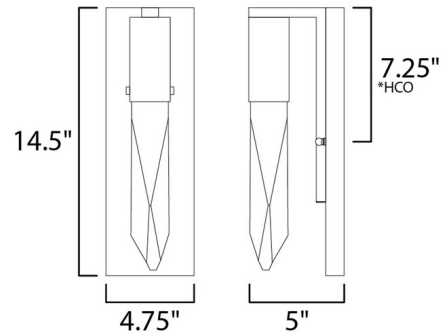

Specifications

COLOR Crystal
BODY FINISH Matte Black
WATTAGE 6W
DIMMER Standard 120V
DIMENSIONS 4.75"W x 14.5"H x 5"D
INTEGRATED LED MODULE 1 x LED/6W/120V LED

Technical Information

LAMP LIFE 50000 hours
COLOR RENDERING 90 CRI
LAMP COLOR 3000K
LUMENS/WATT 93.33
LUMINOUS FLUX 560 lumens

Shown in matte black / crystal

*height from center of outlet to the top of the fixture

CLICK TO VIEW PRODUCT

Notes: