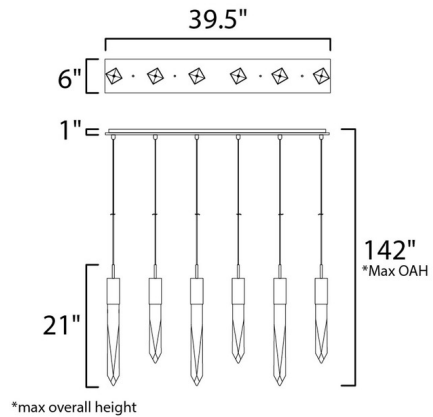

CLICK TO VIEW PRODUCT

Notes: