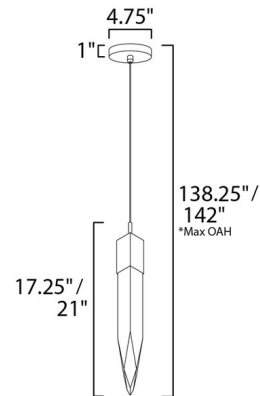

By Et2

Description

The Quartz Mini Pendant features a stalactite of Clear Beveled Crystal supported from your choice of Polished Chrome or Black back plate. Available with two different Crystal heights. Hang as a statement piece or cluster to create your own unique look. ETL listed. Dimmable with Triac dimmer.

Specifications

| | |
|-----------------------|---------------------|
| COLOR | Crystal |
| BODY FINISH | Matte Black |
| WATTAGE | 6W |
| DIMMER | Standard 120V |
| DIMENSIONS | 4.75"W x 21"H |
| INTEGRATED LED MODULE | 1 x LED/6W/120V LED |

Technical Information

| | |
|--------------------|------------------------------------|
| PRODUCT DIMENSIONS | Min/Max Overall Height: 23" - 142" |
| LAMP LIFE | 50000 hours |
| COLOR RENDERING | 90 CRI |
| LAMP COLOR | 3000K |
| LUMENS/WATT | 93.33 |
| LUMINOUS FLUX | 560 lumens |

Shown in matte black / crystal

*max overall height

CLICK TO VIEW PRODUCT

Notes: