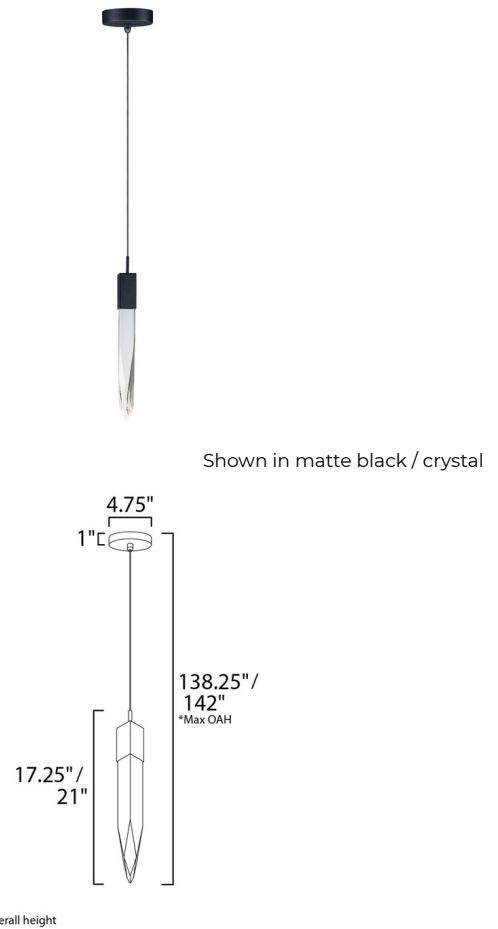

By Et2

Description

The Quartz Mini Pendant features a stalactite of Clear Beveled Crystal supported from your choice of Polished Chrome or Black back plate. Available with two different Crystal heights. Hang as a statement piece or cluster to create your own unique look. ETL listed. Dimmable with Triac dimmer.

Specifications

COLOR	Crystal
BODY FINISH	Matte Black
WATTAGE	6W
DIMMER	Standard 120V
DIMENSIONS	4.75"W x 21"H
INTEGRATED LED MODULE	1 x LED/6W/120V LED

Technical Information

PRODUCT DIMENSIONS	Min/Max Overall Height: 23" - 142"
LAMP LIFE	50000 hours
COLOR RENDERING	90 CRI
LAMP COLOR	3000K
LUMENS/WATT	93.33
LUMINOUS FLUX	560 lumens