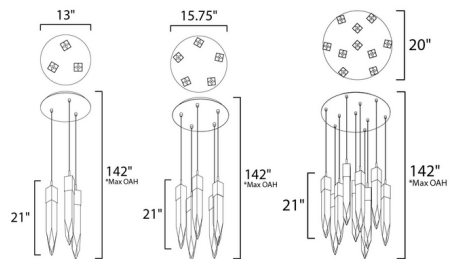

Lightology

lightology.com
866-954-4489
04-25-26

Project: _____
Company: _____
Location: _____ Fixture Type: _____
SPEC #: **ET2813771**
Approved On: _____ Approved By: _____

Quartz Round Multi Light Pendant By Et2

Description

The Quartz Round Multi Light Pendant features stalactites of Clear beveled Crystal suspended from your choice of Polished Chrome or Black canopy. Can be hung at various heights to create your own spectacular array. The Crystals shimmer as light diffuses through the facets. Available with three, five or ten crystals. ETL listed. Dimmable with Triac dimmer.

Specifications

COLOR	Crystal
BODY FINISH	Matte Black
WATTAGE	18W
DIMMER	Standard 120V
DIMENSIONS	13"W x 21"H
INTEGRATED LED MODULE	3 x LED/6W/120V LED

Technical Information

PRODUCT DIMENSIONS	Min/Max Overall Height: 23" - 142"
LAMP LIFE	50000 hours
COLOR RENDERING	.90 CRI
LAMP COLOR	.3000K
LUMENS/WATT	280.00
LUMINOUS FLUX	.1680 lumens

CLICK TO VIEW PRODUCT

Notes: