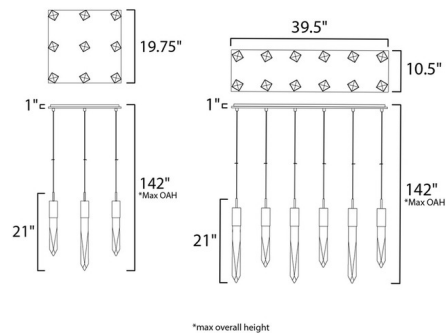

CLICK TO VIEW PRODUCT

Notes: