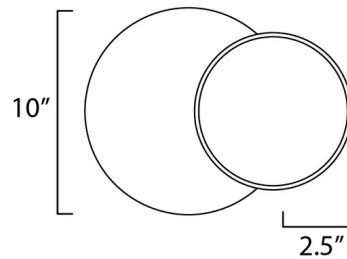

CLICK TO VIEW PRODUCT

Notes: