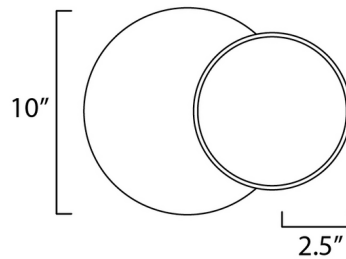

CLICK TO VIEW PRODUCT

Notes: