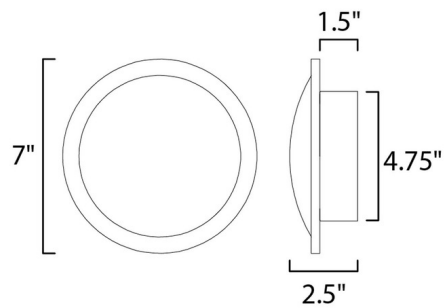

By Et2

Description

The Saucer Wall Light features a saucer of Gold with a Frost Acrylic border. Dramatic illumination comes from the LED within. ADA Compliant. ETL listed. Suitable for damp locations. Dimmable with Triac dimmer.

Shown in gold / frosted

Specifications

COLOR Frosted
BODY FINISH Gold
WATTAGE 8W
DIMMER Standard 120V
DIMENSIONS 7"W x 7"H x 2.5"D
INTEGRATED LED MODULE 1 x LED/8W/120V LED

Technical Information

LAMP LIFE 30000 hours
COLOR RENDERING 80 CRI
LAMP COLOR 3000K
LUMENS/WATT 70.00
LUMINOUS FLUX 560 lumens