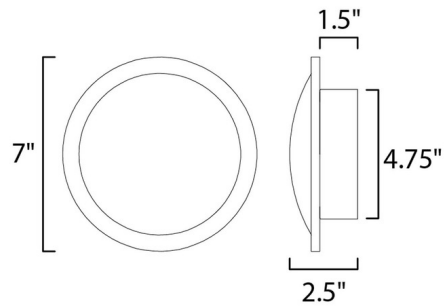

By Et2

Description

The Saucer Wall Light features a saucer of Gold with a Frost Acrylic border. Dramatic illumination comes from the LED within. ADA Compliant. ETL listed. Suitable for damp locations. Dimmable with Triac dimmer.

Shown in gold / frosted

Specifications

COLOR	Frosted
BODY FINISH	Gold
WATTAGE	8W
DIMMER	Standard 120V
DIMENSIONS	7"W x 7"H x 2.5"D
INTEGRATED LED MODULE	1 x LED/8W/120V LED

Technical Information

LAMP LIFE	30000 hours
COLOR RENDERING	80 CRI
LAMP COLOR	3000K
LUMENS/WATT	70.00
LUMINOUS FLUX	560 lumens