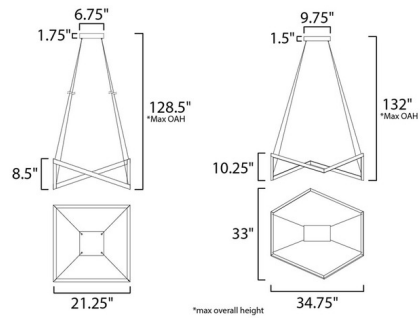

CLICK TO VIEW PRODUCT

Notes: