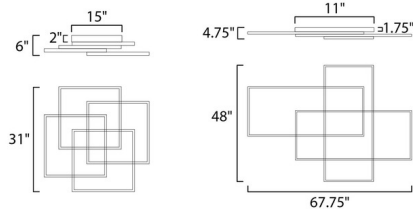

### Specifications

COLOR	White
BODY FINISH	Champagne
WATTAGE	448W
DIMMER	Standard 120V
DIMENSIONS	31"W x 6"H
INTEGRATED LED MODULE	4 x LED/112W/120V LED