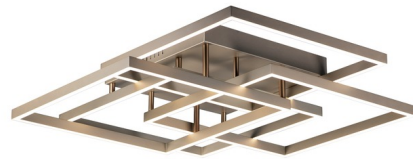

Lightology

lightology.com
866-954-4489
05-21-26

Project: _____

Company: _____

Location: _____ Fixture Type: _____

SPEC #: **ET2813803**

Approved On: _____ Approved By: _____

Traverse Semi Flush Ceiling Light

By Et2

Description

The Traverse Semi Flush Ceiling Light features multiple squares of aluminum formed and finished in Champagne or Black finish layered to create a geometric look. Enclosed behind the White acrylic lens are LED lights for even and economical illumination. Available in two configurations. ETL listed. Suitable for damp locations. Dimmable with Triac (Incandescent) - DVCL-150P or DVCL-153P or Low Volt Electronic dimmers - DVELV-300P, sold separately.

Shown in champagne / white

Specifications

COLOR	White
BODY FINISH	Champagne
WATTAGE	448W
DIMMER	Standard 120V
DIMENSIONS	31"W x 6"H
INTEGRATED LED MODULE	4 x LED/112W/120V LED

Technical Information

LAMP LIFE	35000 hours
COLOR RENDERING	80 CRI
LAMP COLOR	3000K
LUMENS/WATT	49.11
LUMINOUS FLUX	5500 lumens