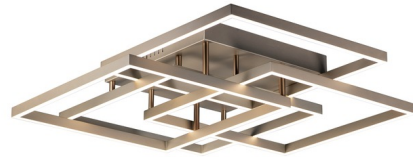

## Traverse Semi Flush Ceiling Light By Et2

### Description

The Traverse Semi Flush Ceiling Light features multiple squares of aluminum formed and finished in Champagne or Black finish layered to create a geometric look. Enclosed behind the White acrylic lens are LED lights for even and economical illumination. Available in two configurations. ETL listed. Suitable for damp locations. Dimmable with Triac (Incandescent) - DVCL-150P or DVCL-153P or Low Volt Electronic dimmers - DVELV-300P, sold separately.

### Specifications

COLOR	White
BODY FINISH	Champagne
WATTAGE	448W
DIMMER	Standard 120V
DIMENSIONS	31"W x 6"H
INTEGRATED LED MODULE	4 x LED/112W/120V LED