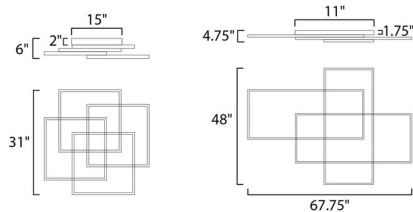

Shown in champagne / white

Specifications

COLOR	White
BODY FINISH	Champagne
WATTAGE	448W
DIMMER	Standard 120V
DIMENSIONS	31"W x 6"H
INTEGRATED LED MODULE	4 x LED/112W/120V LED

Technical Information

LAMP LIFE	35000 hours
COLOR RENDERING	80 CRI
LAMP COLOR	3000K
LUMENS/WATT	49.11
LUMINOUS FLUX	5500 lumens