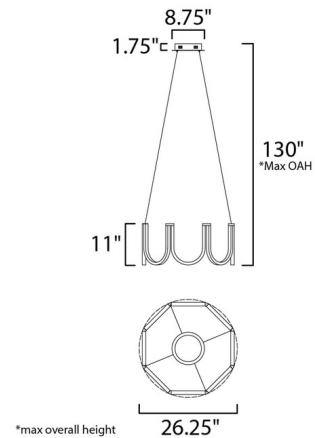

Shown in brushed champagne