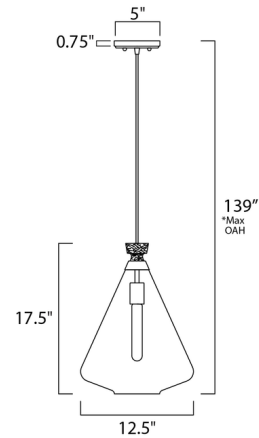

Description

Abbott Pendant is a sleek simple piece, perfect in any room of your home. Clear glass is complimented by the an antique brass finish. Comes with 10 feet of cable to customize length. UL listed.

Specifications

COLOR Clear
BODY FINISH Antique Brass
WATTAGE 60W
DIMMER Standard 120V
DIMENSIONS 12.5"W x 17.5"H
BULB NOT INCLUDED 1 x Edison Tube/Medium (E26)/60W/120V Incandescent

Shown in antique brass / clear