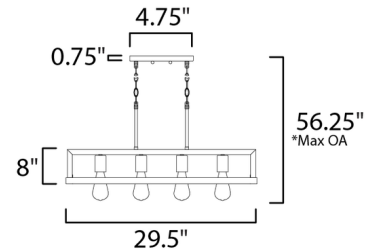

Description

Black Forest Island Linear Pendant combines a rustic look with a contemporary flair, perfect in any style home. Features a black finished frame with ashbury wood and a bare bulb to bring a bit of industrial to your area. Comes with 120 inch wire and 36 inch chain to customize length. UL listed.

Shown in black

Specifications

COLOR	N/A
BODY FINISH	Black
WATTAGE	32W
DIMMER	Standard 120V
DIMENSIONS	29.5"L x 8.75"W x 8"H
BULB NOT INCLUDED	4 x A19/Medium (E26)/8W/120V LED
OTHER BULB OPTIONS	4 x A19/Medium (E26)/60W/120V Incandescent

Technical Information

PRODUCT DIMENSIONS	Adjustable Overall Height: 22.25"-56.25"
--------------------	--

CLICK TO VIEW PRODUCT

Notes: