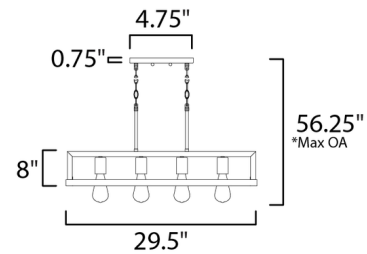

Description

Black Forest Island Linear Pendant combines a rustic look with a contemporary flair, perfect in any style home. Features a black finished frame with ashbury wood and a bare bulb to bring a bit of industrial to your area. Comes with 120 inch wire and 36 inch chain to customize length. UL listed.

Shown in black

Specifications

COLOR	N/A
BODY FINISH	Black
WATTAGE	32W
DIMMER	Standard 120V
DIMENSIONS	29.5"L x 8.75"W x 8"H
BULB NOT INCLUDED	4 x A19/Medium (E26)/8W/120V LED
OTHER BULB OPTIONS	4 x A19/Medium (E26)/60W/120V Incandescent

Technical Information

PRODUCT DIMENSIONS	Adjustable Overall Height: 22.25"-56.25"
--------------------	--

CLICK TO VIEW PRODUCT

Notes: