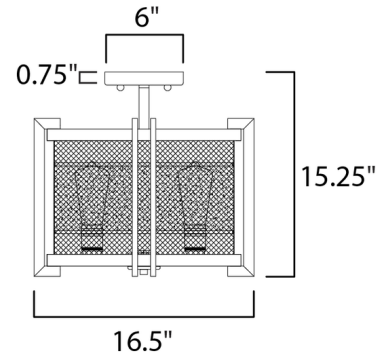

Description

Boundry Semi Flush Ceiling Light brings an industrial flair to any room in your home. Mica Wood is accented with Antique Brass and finished in Black. UL listed.

Shown in black

Specifications

COLOR	N/A
BODY FINISH	Black
WATTAGE	24W
DIMMER	Standard 120V
DIMENSIONS	16.5"W x 15.25"H
BULB NOT INCLUDED	3 x A19/Medium (E26)/8W/120V LED
OTHER BULB OPTIONS	3 x A19/Medium (E26)/60W/120V Incandescent