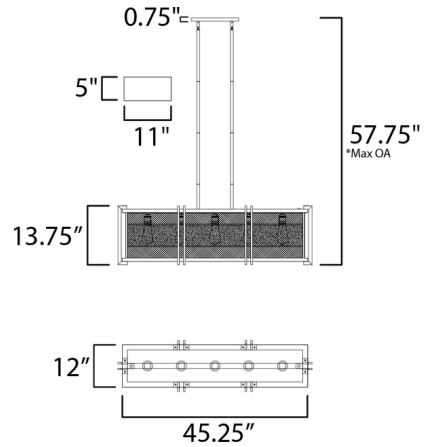

Shown in black