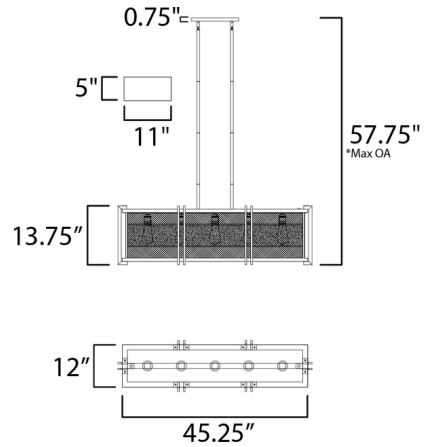

Lightology

lightology.com
866-954-4489
07-07-26

Project: _____

Company: _____

Location: _____ Fixture Type: _____

SPEC #: **MAX813869**

Approved On: _____ Approved By: _____

Boundry Island Pendant By Maxim Lighting

Description

No description available.

Shown in black

Specifications

COLOR	N/A
BODY FINISH	Black
WATTAGE	40W
DIMMER	Standard 120V
DIMENSIONS	45.25"L x 12"W x 13.75"H
BULB NOT INCLUDED	5 x A19/Medium (E26)/8W/120V LED
OTHER BULB OPTIONS	5 x A19/Medium (E26)/60W/120V Incandescent