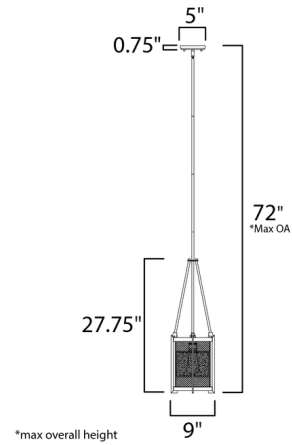

Lightology

lightology.com
866-954-4489
04-23-26

Project: _____

Company: _____

Location: _____ Fixture Type: _____

SPEC #: **MAX813870**

Approved On: _____ Approved By: _____

Boundry Mini Pendant By Maxim Lighting

Description

Boundry Mini Pendant brings an industrial flair to any room in your home. Mica Wood is accented with Antique Brass and finished in Black. Fixed length. UL listed.

Specifications

COLOR	N/A
BODY FINISH	Black
WATTAGE	8W
DIMMER	Standard 120V
DIMENSIONS	9"W x 27.75"H
BULB NOT INCLUDED	1 x A19/Medium (E26)/8W/120V LED
OTHER BULB OPTIONS	1 x A19/Medium (E26)/60W/120V Incandescent

Shown in black

CLICK TO VIEW PRODUCT

Notes: