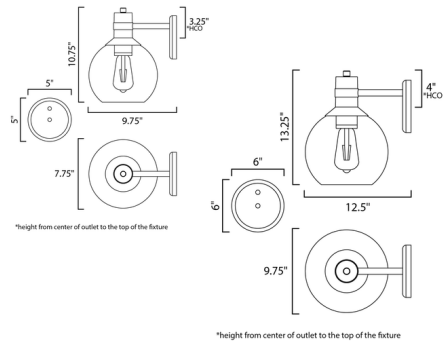

CLICK TO VIEW PRODUCT

Notes: