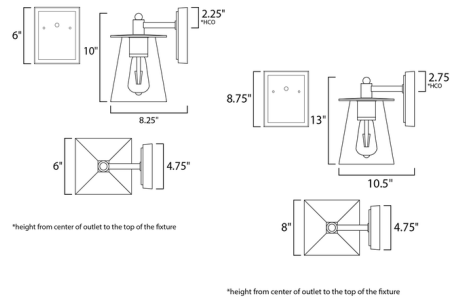

Description

Chalet Outdoor Wall Light brings a designer look to any exterior space. The clear geometric glass is complimented by the bronze finish with gold accents. Available in two sizes. Wet location rated. UL listed

Shown in bronze / clear

Specifications

COLOR Clear
 BODY FINISH Bronze
 WATTAGE 6W
 DIMMER Standard 120V
 DIMENSIONS 6"W x 10"H x 8.25"D
 BULB INCLUDED 1 x Edison/Medium (E26)/6W/120V Incandescent

Technical Information