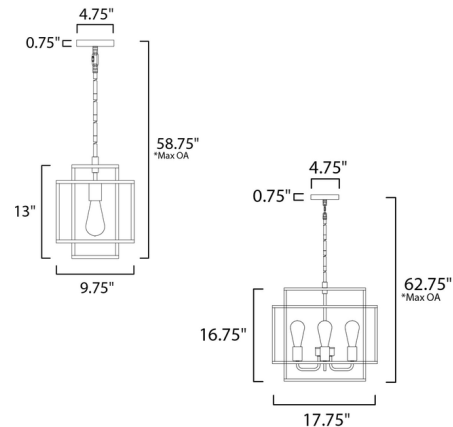

Description

Liner Pendant is a geometric masterpiece, with a sleek color combination, perfect for any style. Black steel is complimented by Satin Brass lamp holders. Available in two sizes. Comes with one 3 inch and three 12 inch rods to customize length. UL listed.

Specifications

COLOR	N/A
BODY FINISH	Satin Brass
WATTAGE	60W
DIMMER	Standard 120V
DIMENSIONS	9.75"W x 13"H
BULB NOT INCLUDED	1 x Edison/Medium (E26)/60W/120V Incandescent

Shown in satin brass

CLICK TO VIEW PRODUCT