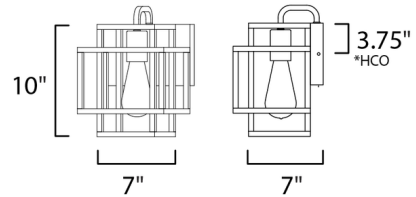

Description

Liner Wall Light is a geometric masterpiece, with a sleek color combination, perfect for any style. Black steel is complimented by Satin Brass lamp holders. Damp location rated. UL listed.

Shown in satin brass

Specifications

COLOR	N/A
BODY FINISH	Satin Brass
WATTAGE	60W
DIMMER	Standard 120V
DIMENSIONS	7"W x 10"H x 7"D
BULB NOT INCLUDED	1 x Edison/Medium (E26)/60W/120V Incandescent

CLICK TO VIEW PRODUCT

Notes: