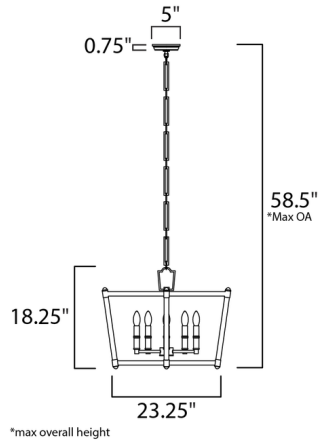

### Specifications

COLOR	Clear
BODY FINISH	Polished Nickel
WATTAGE	300W
DIMMER	Standard 120V
DIMENSIONS	23.25"W x 18.25"H
BULB NOT INCLUDED	5 x B10/Candelabra (E12)/60W/120V Incandescent
OTHER BULB OPTIONS	5 x B10/Candelabra (E12)/120V LED