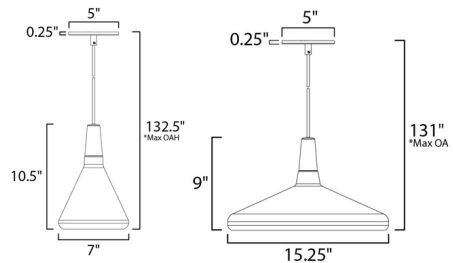

### Description

Nordic Cone Pendant is a sleek transitional form that brings style and function to any room of your home. Available in 2 sizes with a Black and walnut accents. Comes with 10 feet of cable to customize length. UL listed.

### Specifications

COLOR . . . . . Walnut  
BODY FINISH . . . . . Black  
WATTAGE . . . . . 8W  
DIMMER . . . . . Standard 120V  
DIMENSIONS . . . . . 7"W x 10.5"H  
BULB NOT INCLUDED . . . . . 1 x A19/Medium (E26)/8W/120V LED  
OTHER BULB OPTIONS . . . . . 1 x A19/Medium (E26)/60W/120V Incandescent