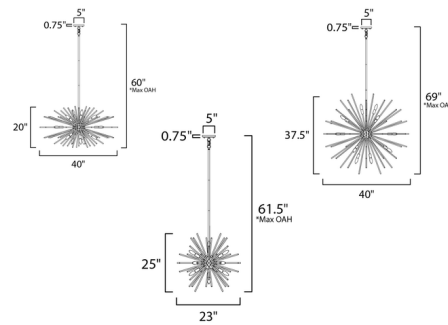

Description

The Polaris Pendant's unique look is a statement piece designed to attract attention. Designed around the classic sputnik shape, the Polaris bursts with Clear rods that extend from the fixtures center. Finished in Satin Brass or Polished Chrome and available in three sizes. Canopy diameter 5 inches. ETL Listed.

Shown in polished chrome / clear

Specifications

COLOR	Clear
BODY FINISH	Polished Chrome
WATTAGE	60W
DIMMER	Standard 120V
DIMENSIONS	23"W x 25"H
BULB NOT INCLUDED	12 x B11/Candelabra (E12)/5W/120V LED
OTHER BULB OPTIONS	12 x B10/Candelabra (E12)/120V LED 12 x B10/Candelabra (E12)/60W/120V Incandescent

Technical Information

PRODUCT DIMENSIONS Min / Max Overall Height: 28" / 61.5"

CLICK TO VIEW PRODUCT

Notes: