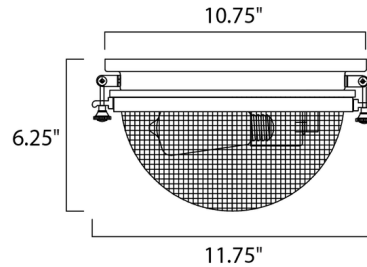

Description

Portside Outdoor Ceiling Flush Light is a nautical design featuring a solid dome of aluminum finished in Oil Rubbed Bronze with solid brass hardware finished in Antique Brass. The Clear prismatic glass diffuser completes the authentic look. Damp location rated. UL listed.

Shown in oil rubbed bronze / clear

Specifications

COLOR	Clear
BODY FINISH	Oil Rubbed Bronze
WATTAGE	8W
DIMMER	Standard 120V
DIMENSIONS	11.75"W x 6.25"H
BULB NOT INCLUDED	1 x A19/Medium (E26)/8W/120V LED
OTHER BULB OPTIONS	1 x A19/Medium (E26)/60W/120V Incandescent