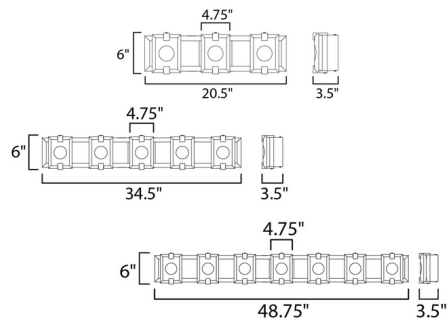

Lightology

lightology.com
866-954-4489
07-09-26

Project: _____

Company: _____

Location: _____ Fixture Type: _____

SPEC #: **MAX813965**

Approved On: _____ Approved By: _____

Radiant Bathroom Vanity Light By Maxim Lighting

Description

Radiant Bathroom Vanity Light is a unique piece, bringing a bold statement to any room of your home. The Crystalline diffusers hide the lamping while the Gold accents compliment the Black finish perfectly. Available in 3, 5, and 7 light options. ADA compliant. Damp location rated. UL listed.

Specifications

COLOR . . . . . Crystalline
BODY FINISH . . . . . Black
WATTAGE 18W
DIMMER . . . . . Standard 120V
DIMENSIONS . . . . . 20.5"W x 6"H x 3.5"D
INTEGRATED LED MODULE . . . . . 3 x LED/6W/120V LED

Technical Information

LAMP LIFE . . . . . 20000 hours
COLOR RENDERING . . . . . 90 CRI
LAMP COLOR 3000K
LUMENS/WATT 215.83
LUMINOUS FLUX . . . . . 1295 lumens

Shown in black / crystalline

CLICK TO VIEW PRODUCT

Notes: