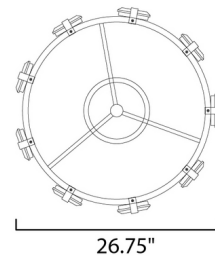

Lightology

lightology.com
866-954-4489
06-30-26

Project: _____

Company: _____

Location: _____ Fixture Type: _____

SPEC #: **MAX813968**

Approved On: _____ Approved By: _____

Radiant Crystal Semi Flush Ceiling Light By Maxim Lighting

Description

Radiant Semi Flush Ceiling Light is a unique piece, bringing a bold statement to any room of your home. The Crystalline diffusers hide the lamping while the Gold accents compliment the Black finish perfectly. UL listed.

Specifications

COLOR . . . . . Crystalline
BODY FINISH . . . . . Black
WATTAGE 54W
DIMMER . . . . . Standard 120V
DIMENSIONS . . . . . 26.75"W x 13.25"H
INTEGRATED LED MODULE . . . . . 9 x LED/6W/120-277V LED

Technical Information

LAMP LIFE . . . . . 20000 hours
COLOR RENDERING . . . . . 90 CRI
LAMP COLOR 3000K
LUMENS/WATT 589.17
LUMINOUS FLUX . . . . . 3535 lumens

Shown in black / crystalline

CLICK TO VIEW PRODUCT

Notes: