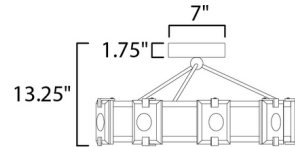

Shown in black / crystalline