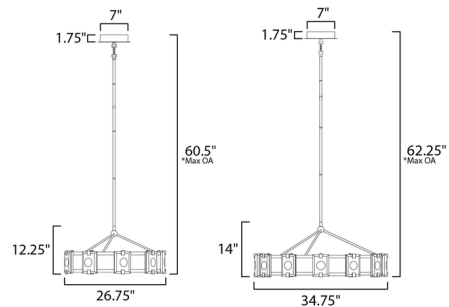

CLICK TO VIEW PRODUCT

Notes: