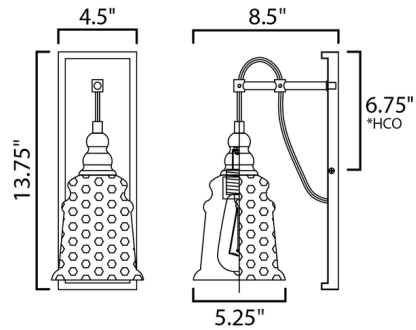

Lightology

lightology.com
866-954-4489
05-28-26

Project: _____

Company: _____

Location: _____ Fixture Type: _____

SPEC #: **MAX813983**

Approved On: _____ Approved By: _____

Revival Wall Light By Maxim Lighting

Description

Revival Wall Light brings a sleek industrial design to any room in your home. Clear dimpled glass is complimented by an Oil Rubbed Bronze finish. UL listed.

Shown in oil rubbed bronze / clear

Specifications

COLOR	Clear
BODY FINISH	Oil Rubbed Bronze
WATTAGE	60W
DIMMER	Standard 120V
DIMENSIONS	5.25"W x 13.75"H x 8.5"D
BULB NOT INCLUDED	1 x Edison/Medium (E26)/60W/120V Incandescent

CLICK TO VIEW PRODUCT