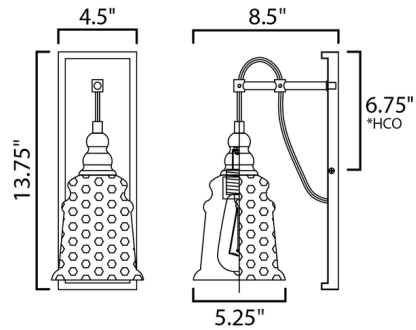

## Revival Wall Light By Maxim Lighting

### Specifications

COLOR	Clear
BODY FINISH	Oil Rubbed Bronze
WATTAGE	60W
DIMMER	Standard 120V
DIMENSIONS	5.25"W x 13.75"H x 8.5"D
BULB NOT INCLUDED	1 x Edison/Medium (E26)/60W/120V Incandescent

CLICK TO VIEW PRODUCT