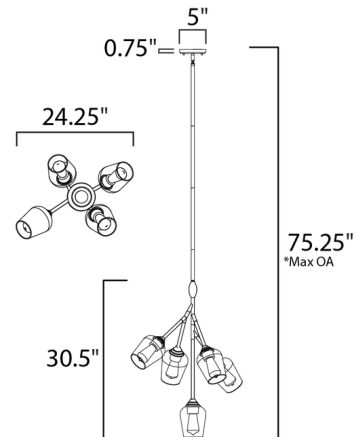

CLICK TO VIEW PRODUCT

Notes: