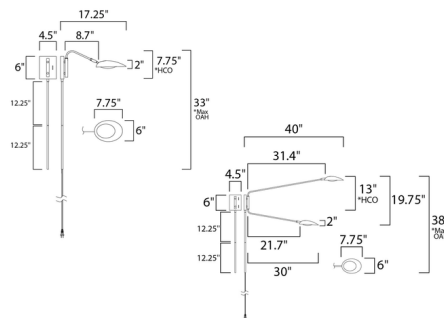

CLICK TO VIEW PRODUCT

Notes: