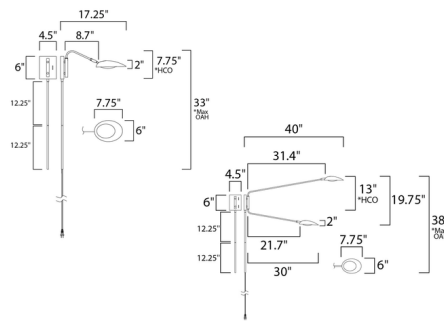

CLICK TO VIEW PRODUCT

Notes: