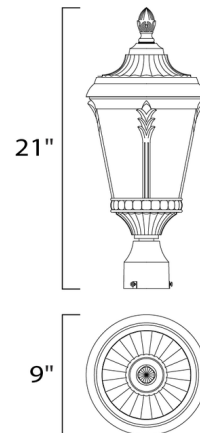

Lightology

lightology.com
866-954-4489
05-16-26

Project: _____

Company: _____

Location: _____ Fixture Type: _____

SPEC #: **MAX814018**

Approved On: _____ Approved By: _____

Sentry Outdoor Pole / Post Mount By Maxim Lighting

Description

Sentry Outdoor Pole/Post Light is a traditional piece, perfect in any exterior space. Water Glass is complimented by a Black finish. Standard post or pole is required, and sold separately. Wet location rated. UL listed.

Shown in black / water glass

Specifications

COLOR	Water Glass
BODY FINISH	Black
WATTAGE	8W
DIMMER	Standard 120V
DIMENSIONS	9"W x 21"H
BULB NOT INCLUDED	1 x A19/Medium (E26)/8W/120V LED
OTHER BULB OPTIONS	1 x A19/Medium (E26)/60W/120V Incandescent