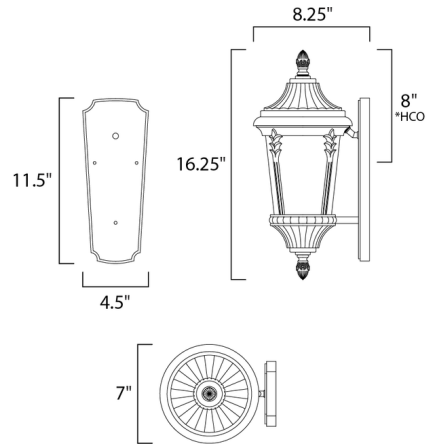

Description

Sentry Post Outdoor Wall Light is a traditional piece, perfect in any exterior space. Water Glass is complimented by a Black finish. Wet location rated. UL listed.

Shown in black / water glass

Specifications

COLOR	Water Glass
BODY FINISH	Black
WATTAGE	8W
DIMMER	Standard 120V
DIMENSIONS	7"W x 16.25"H x 8.25"D
BULB NOT INCLUDED	1 x A19/Medium (E26)/8W/120V LED
OTHER BULB OPTIONS	1 x A19/Medium (E26)/60W/120V Incandescent