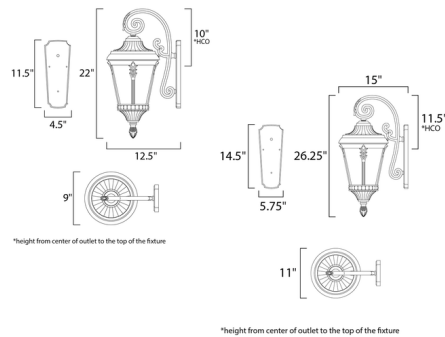

## Sentry Outdoor Wall Light By Maxim Lighting

### Description

Sentry Outdoor Wall Light is a traditional piece, perfect in any exterior space. Water Glass is complimented by a Black finish. Available in two sizes. Wet location rated. UL listed.

Shown in black / water glass

### Specifications

COLOR	Water Glass
BODY FINISH	Black
WATTAGE	8W
DIMMER	Standard 120V
DIMENSIONS	9"W x 22"H x 12.5"D
BULB NOT INCLUDED	1 x A19/Medium (E26)/8W/120V LED
OTHER BULB OPTIONS	1 x A19/Medium (E26)/60W/120V Incandescent